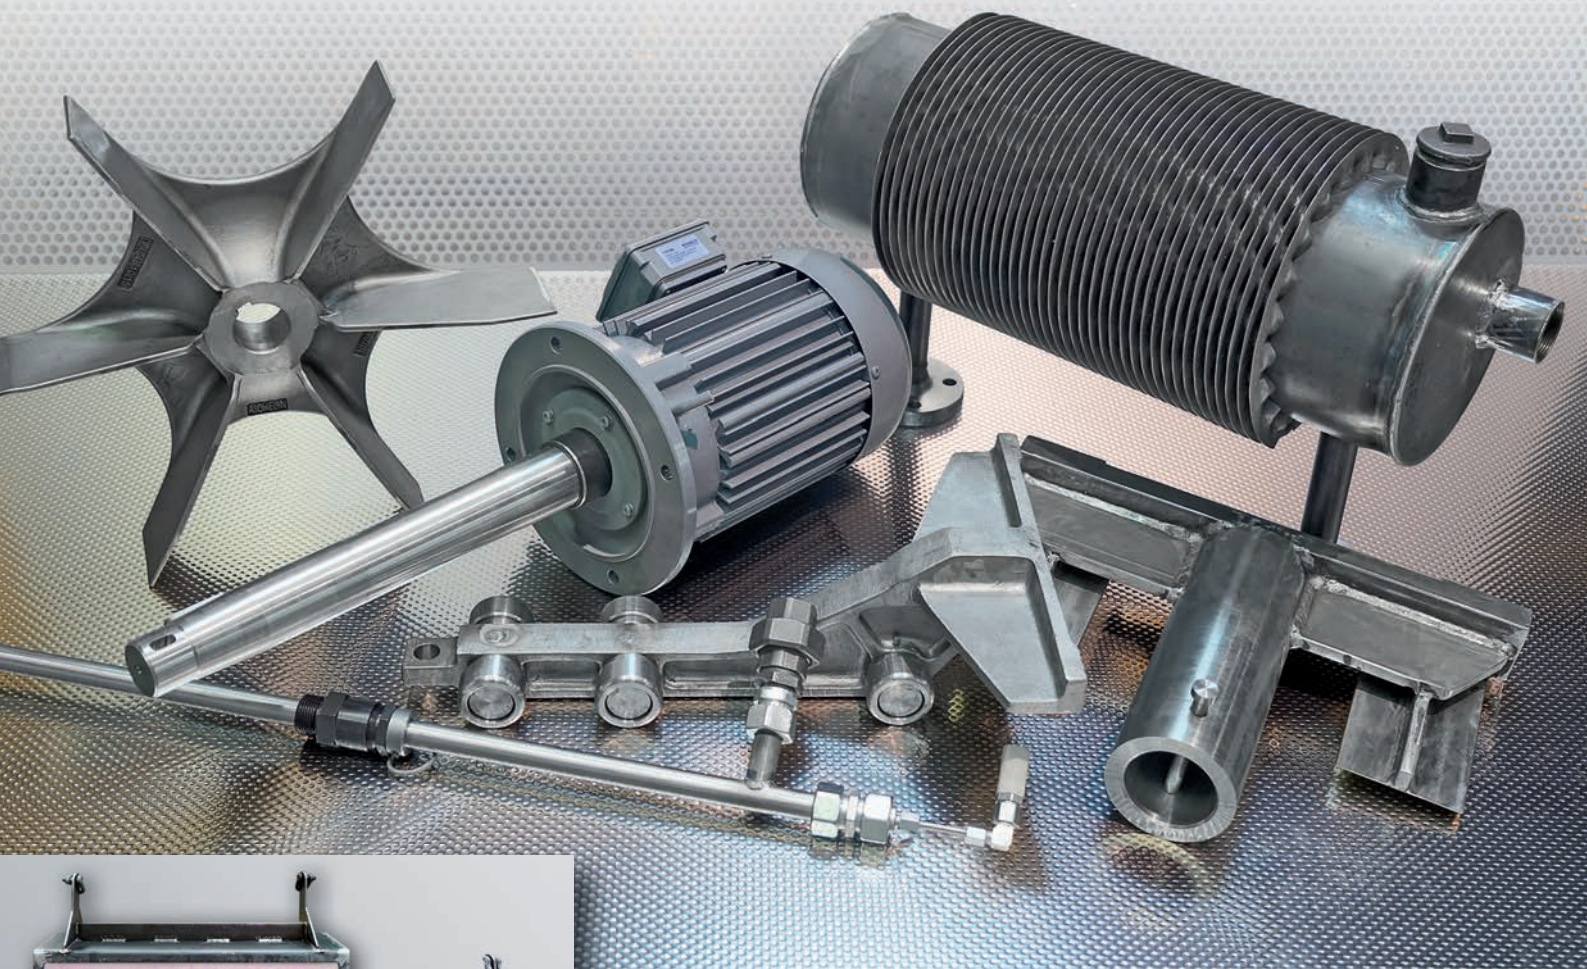

Spare part kits

"INTERMEDIATE DOOR" SPARE PART KIT FOR ALL AICHELIN PLANTS

Everything you need to maintain
your intermediate door!

Safe and simplified spare parts supply for your maintenance needs

- Each plant is measured by its availability for production.
- Production determines the right to exist and the sustainable value creation of the company.
- Stoppages must be kept to the lowest possible minimum.
- Spare parts must be able to be replaced as quickly and easily as possible.
- Stocking the correct spare parts greatly reduces plant stoppages, thus ensuring efficient production.
- Part of the solution: **AICHELIN Spare part kits.**

The AICHELIN solution: individually customized intermediate door kits

- **Spare part kit:** all spare parts for a relevant component, perfectly coordinated in a single kit.
- **"Intermediate Door" Spare part kit:** insulated door frame, round steel chains, door suspension brackets, bolts for door suspension, locking washer for bolts and shackles. These individual parts are prefabricated and delivered as part of the finished component.

Prefabricated intermediate door in AICHELIN quality.

Customer benefits

- Procurement and stocking of individual parts are unnecessary.
- All required parts are available together on-site.
- Fast and seamless exchange of spare parts.
- Save time in internal workflow, shorter installation times and stoppages.
- Simple ordering with a unique article order number.